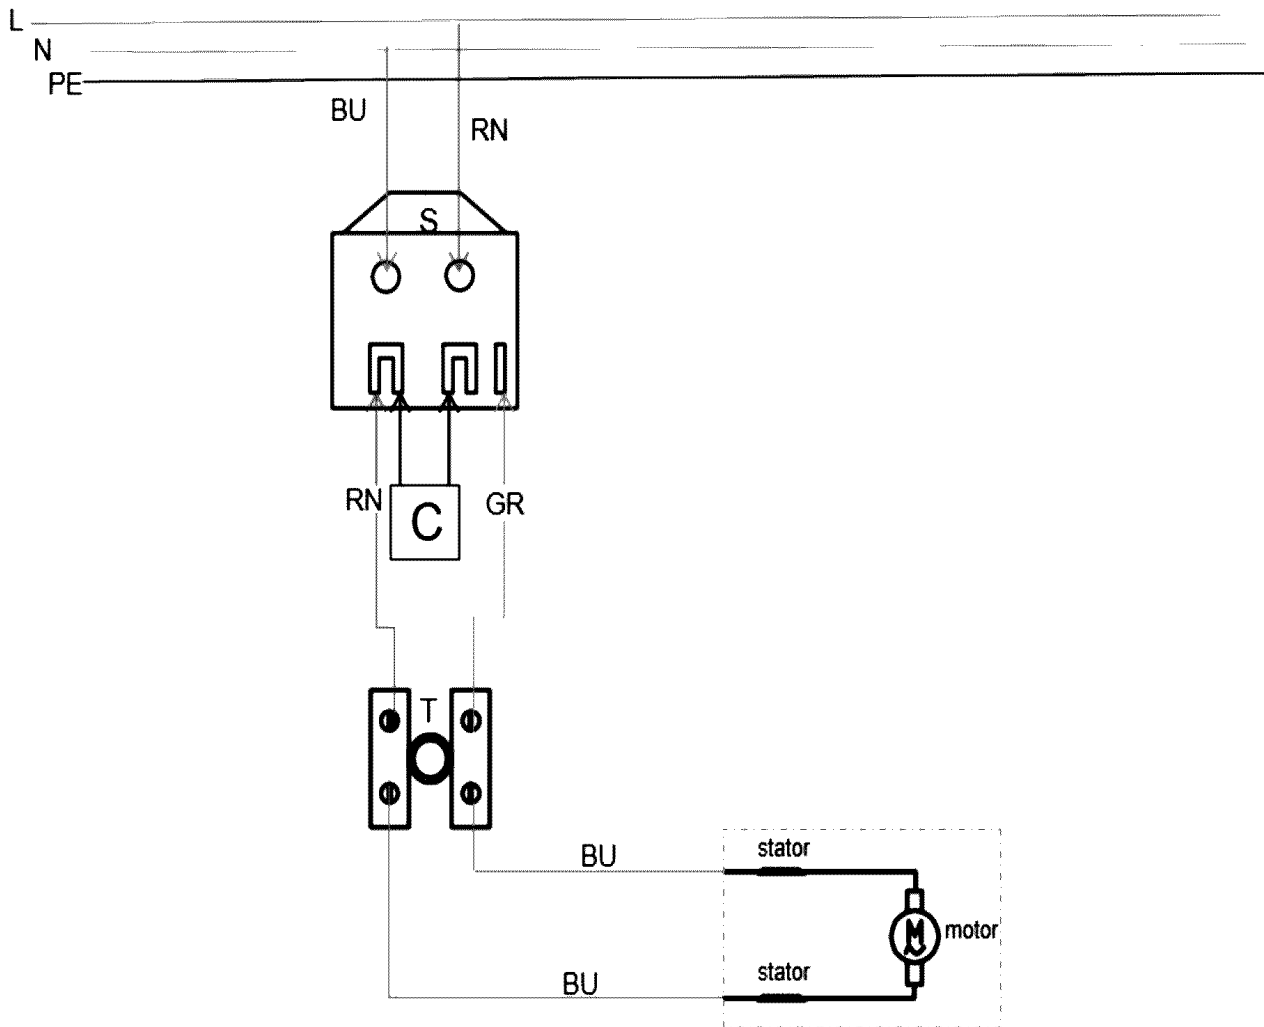

Position	Amount	Type number	Description	PG
1	1	343412940	Top cover	16
2	1	343458350	plate / cover	11
5	1	141123420	Self-tapp. counters. screw	11
6	1	343412960	Housing cover	12
10	1	339149820	Retaining sheet	11
11	1	343255370	Condenser	11
12	2	343458590	CABLE CLAMP	11
13	1	343413060	Switch	28
16	12	141124210	Fillister head screw	11
17	1	344104420	Cord sleeve	11
18	1	344533860	Cable with plug	22
22	1	311013790	Field	32
23	2	341724030	Screw	11
24	1	339153240	Baffle\010170	11
25	2	343050440	Cable terminal	11
26	1	343412990	Motor housing	21
30	2	341724040	Screw	11
33	8	344104430	Rubber plug Hikoki number C410599	11
36	1	344104440	Rubber bushing	11
37	2	143116080	Ball bearing, 8X 22X 7	16
38	1	339008500	Washer	11
39	1	310102450	Armature	33
40	3	141120550	Countersunk screw	11
41	1	339149830	Bearing cover	11
42	1	143111120	Ball bearing, 10x26x8	25
43	1	315203440	Gear flange	12
44	1	339146000	Bracket\front\	20
45	4	341724060	Screw	11
46	1	339146010	Bracket\back\	20
47	3	320051230	Ball bearing	15
48	4	344070760	Felt	11
49	1	343458330	Oil baffle plate	11
50	1	340005000	Gear wheel	16
51	1	341214000	Drive shaft	18
52	1	340009950	Gear wheel	20
53	1	341520130	Pin	11
54	1	315203460	Gear box\010170	25
55	4	341724080	Screw	11
56	1	342024680	sealing ring	11
57	1	7100016995	DEEP GROOVE BALL BEARING	22
58	2	342024690	sealing ring	11
61	1	341164510	Slide block	11
62	1	341606060	Spindle	20
65	1	344130940	Tube Grease	11
66	1	338078820	Rating plate	12
71	1	338135190	type label	12
76	1	316074970	Gasket compl.	11
77	1	344533900	Cable with guide compl	19
78	1	343458630	Handle right	21
79	1	343458640	Handle cover left	21
80	1	316074940	Buffer cpl.	22
81	1	343013750	Carbon brush set	18

Position	Amount	Type number	Description	PG
1001	1	338506890	Wiring diagram, RWE 1200	

RWE 1200W

AB.	COLOUR OF STANDS
BU	BLUE
RN	BROWN
GR	GREY

AB.	MEANING OF THE SYMBOLS
C	CAPACITANCE
S	SWITCH
T	TERMINALS